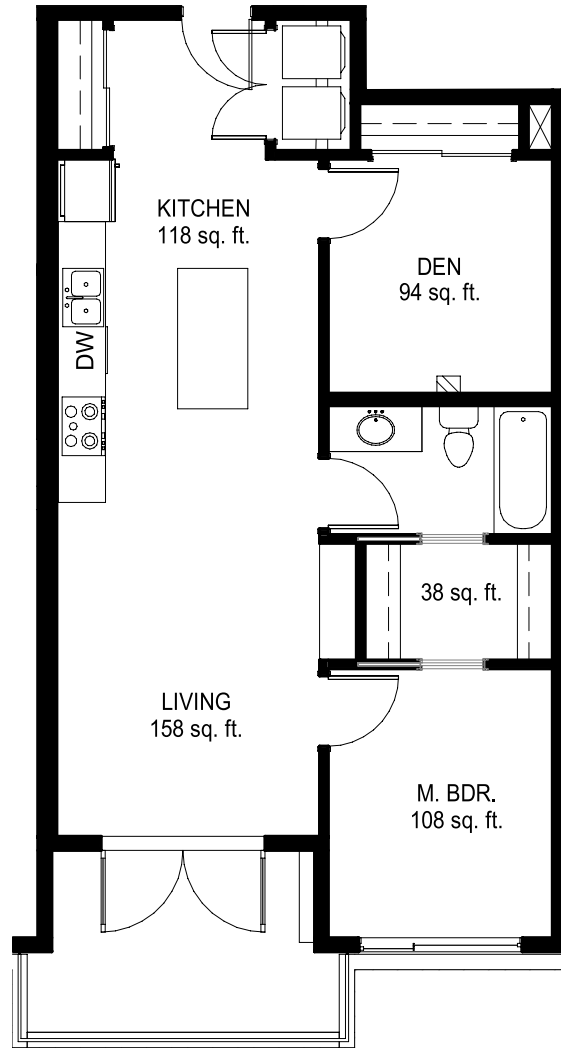

SUITE D

1 BED + DEN • 1 BATH • 801 - 834 SQFT

1ST FLOOR

2ND FLOOR

3RD FLOOR

4TH FLOOR