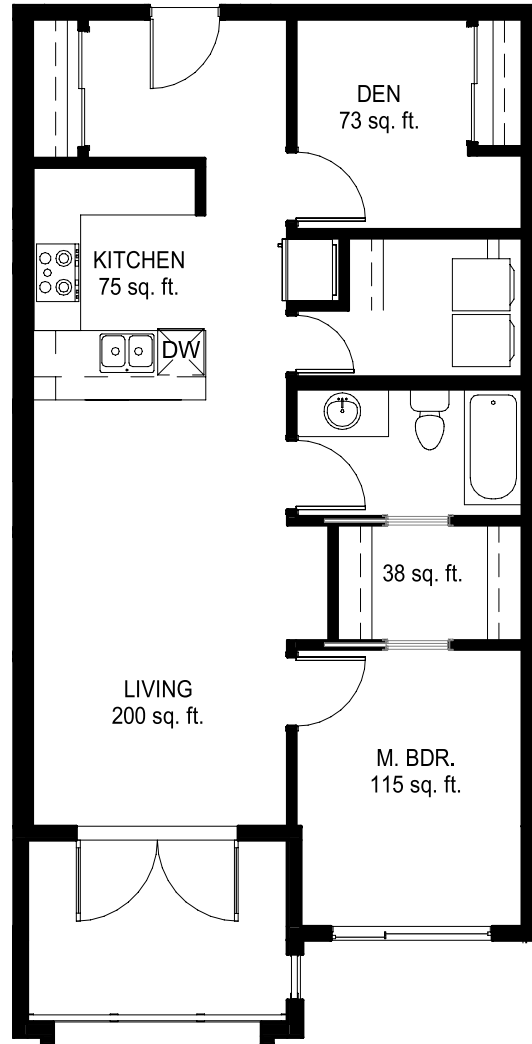

## SUITE B

1 BED + DEN • 1 BATH • 801 - 833 SQFT

2ND FLOOR

4TH FLOOR