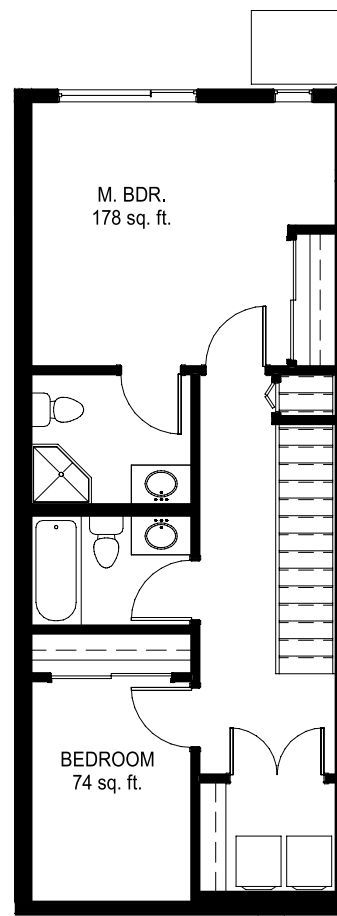

# TOWNHOME 4

2 BEDS • 2.5 BATHS • 1301 SQFT

Main Floor

Second Floor

1ST FLOOR

2ND FLOOR