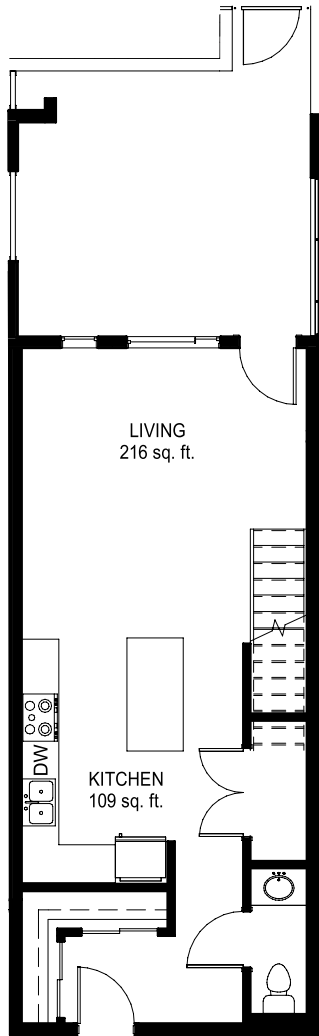

TOWNHOME 3

2 BEDS • 2.5 BATHS • 1174 - 1175 SQFT

Main Floor

Second Floor

Townhome 3-M is a mirrored version of this plan.

1ST FLOOR

2ND FLOOR