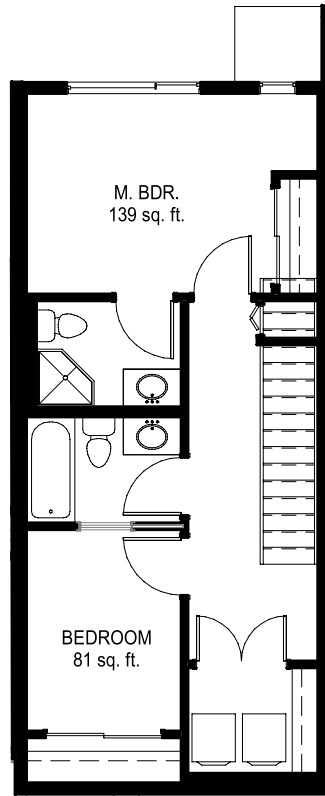

TOWNHOME 3

2 BEDS • 2.5 BATHS • 1174 - 1175 SQFT

Main Floor

Second Floor

Townhome 3-M is a mirrored version of this plan.

1ST FLOOR

2ND FLOOR