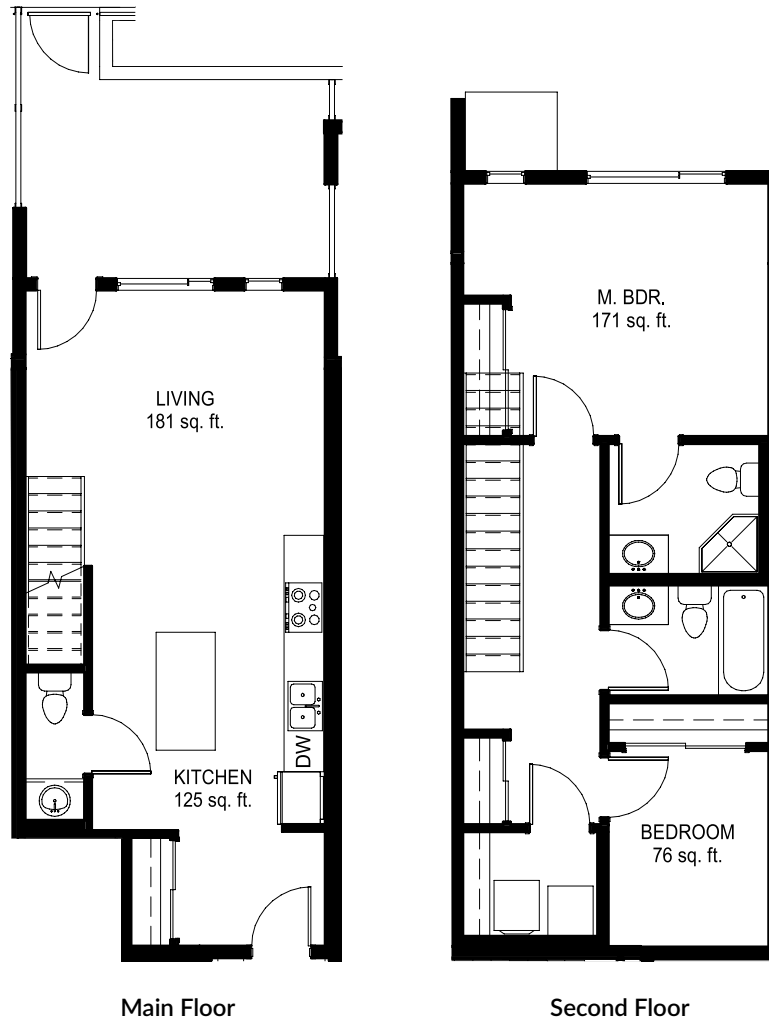

TOWNHOME 2

2 BEDS • 2.5 BATHS • 1142 SQFT

Townhome 2-M is a mirrored version of this plan.