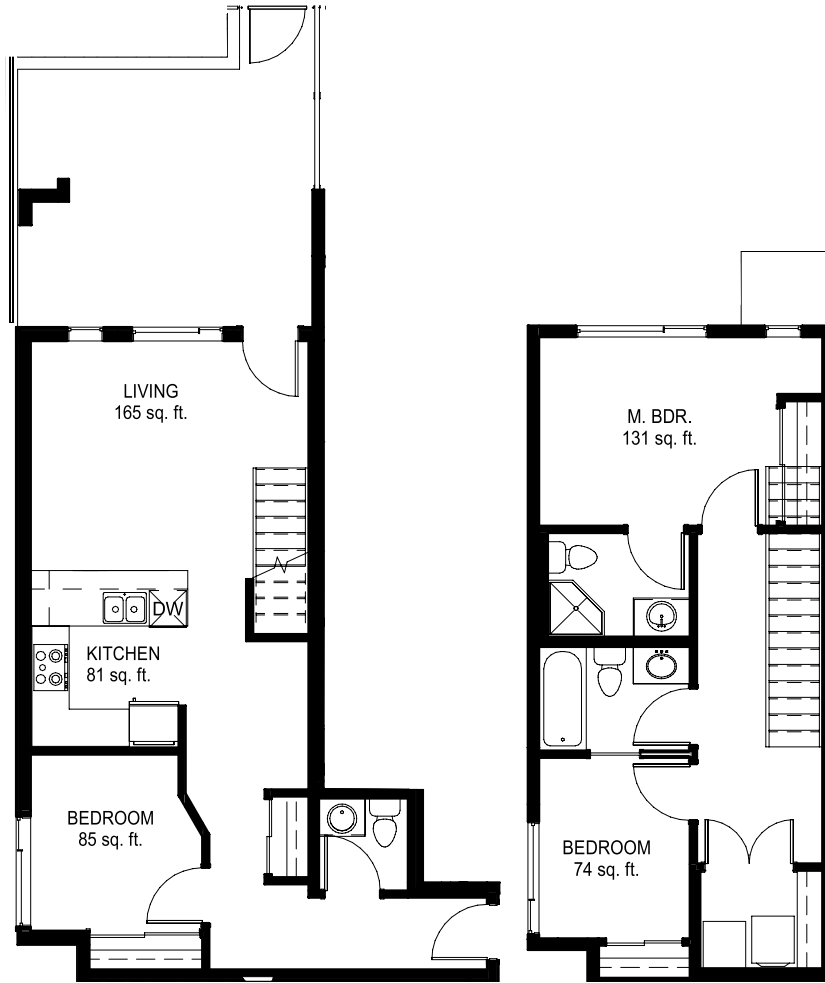

TOWNHOME 1

3 BEDS • 2.5 BATHS • 1187 - 1190 SQFT

Main Floor

Second Floor

Townhome 1-M is a mirrored version of this plan.

1ST FLOOR

2ND FLOOR