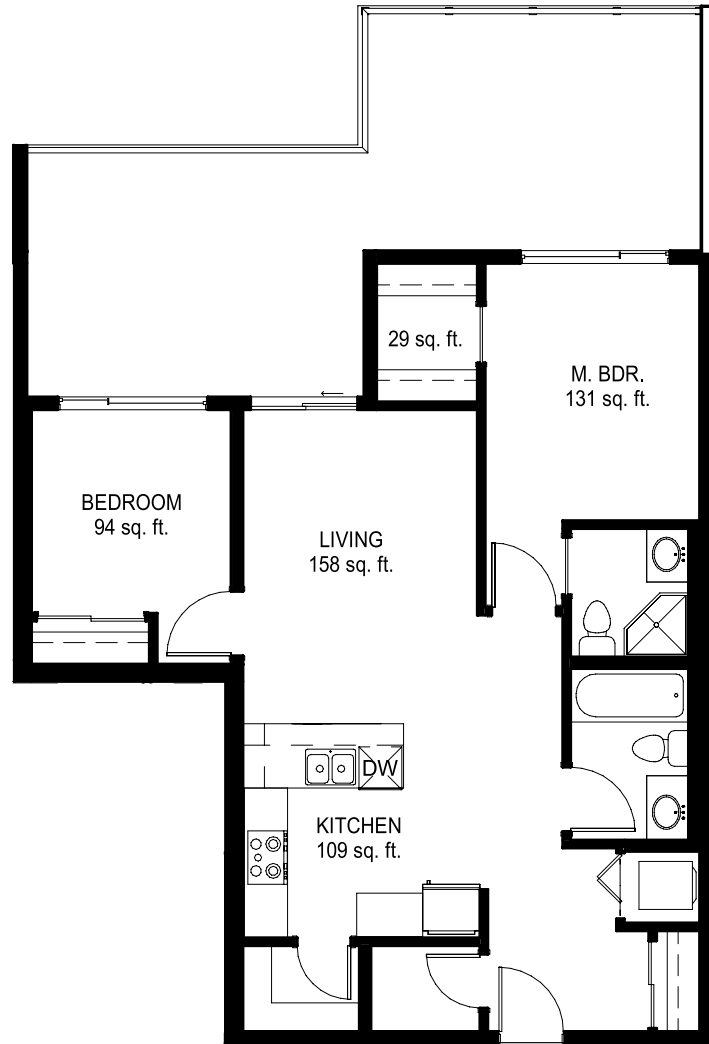

SUITE N

2 BEDS • 2 BATHS • 896 SQFT

4TH FLOOR