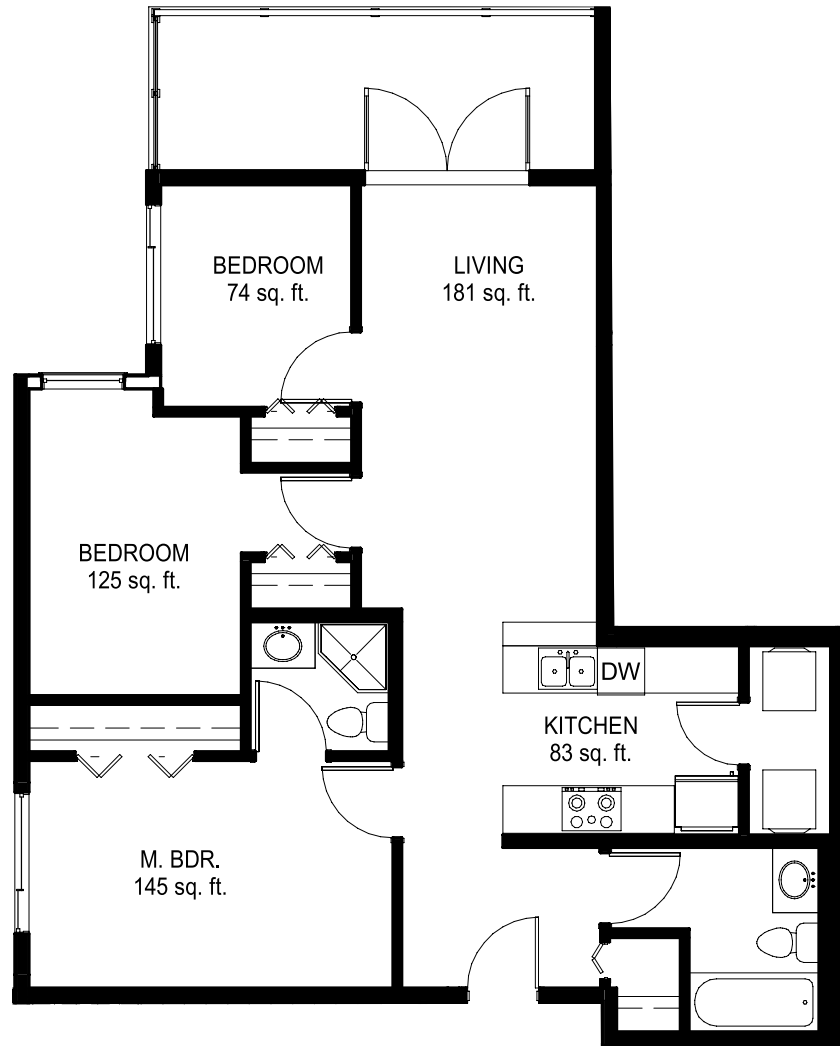

SUITE M

3 BEDS • 2 BATHS • 998 SQFT

4TH FLOOR