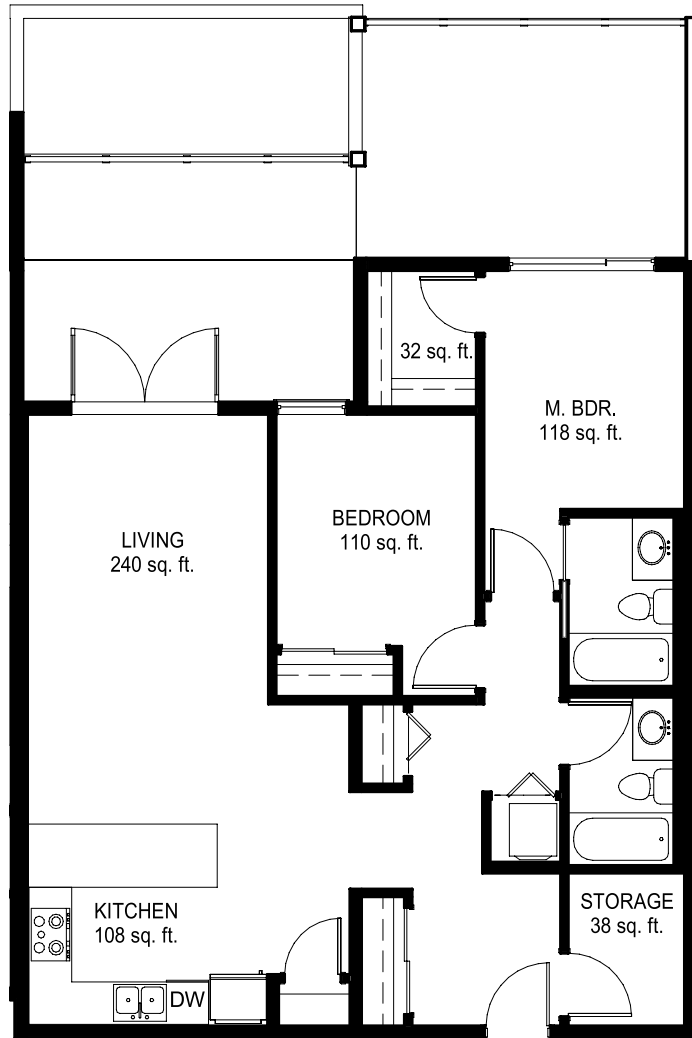

SUITE J

2 BEDS • 2 BATHS • 1065 SQFT

Suite J-M is a mirrored version of this plan.

3RD FLOOR

4TH FLOOR