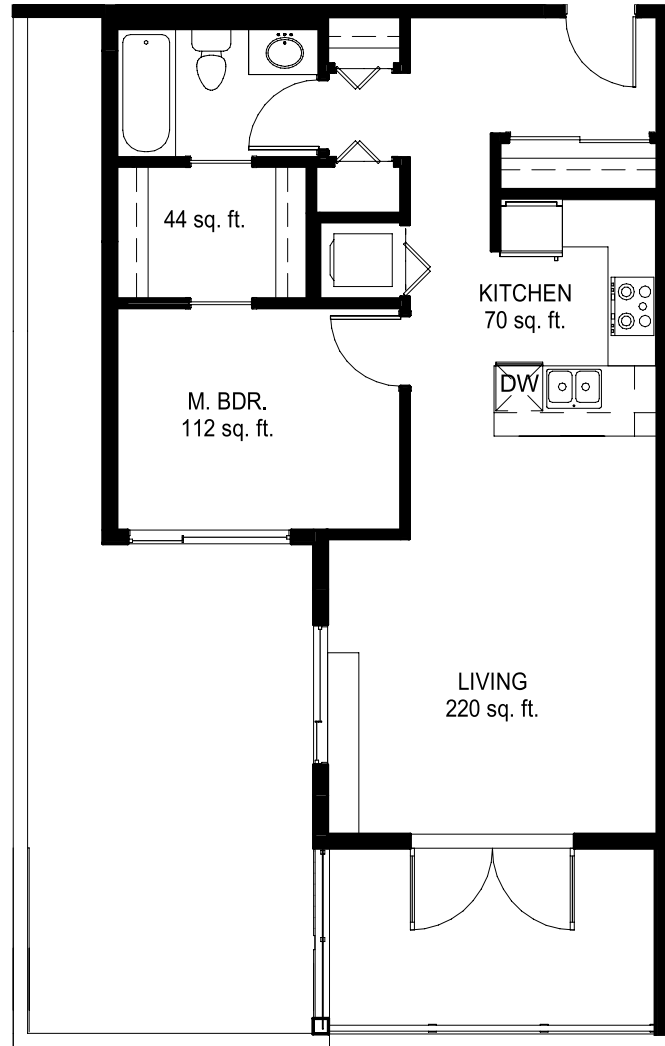

SUITE H

1 BED • 1 BATH • 741 - 743 SQFT

Suite H-M is a mirrored version of this plan.

3RD FLOOR

4TH FLOOR