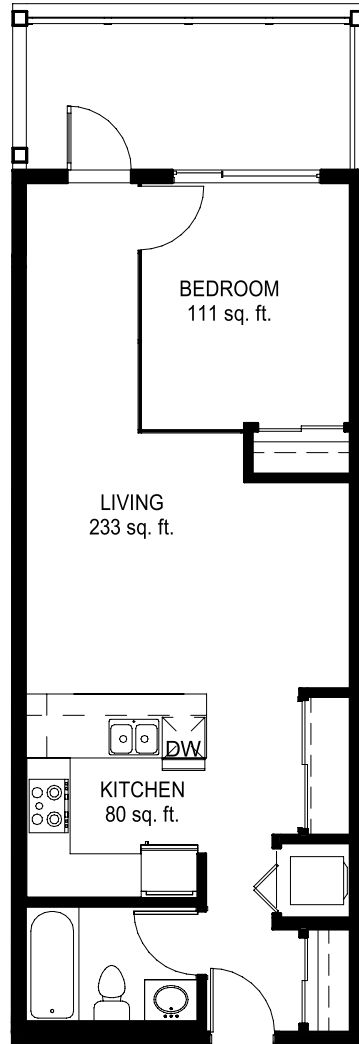

## SUITE E

STUDIO • 1 BATH • 653 SQFT

2ND FLOOR