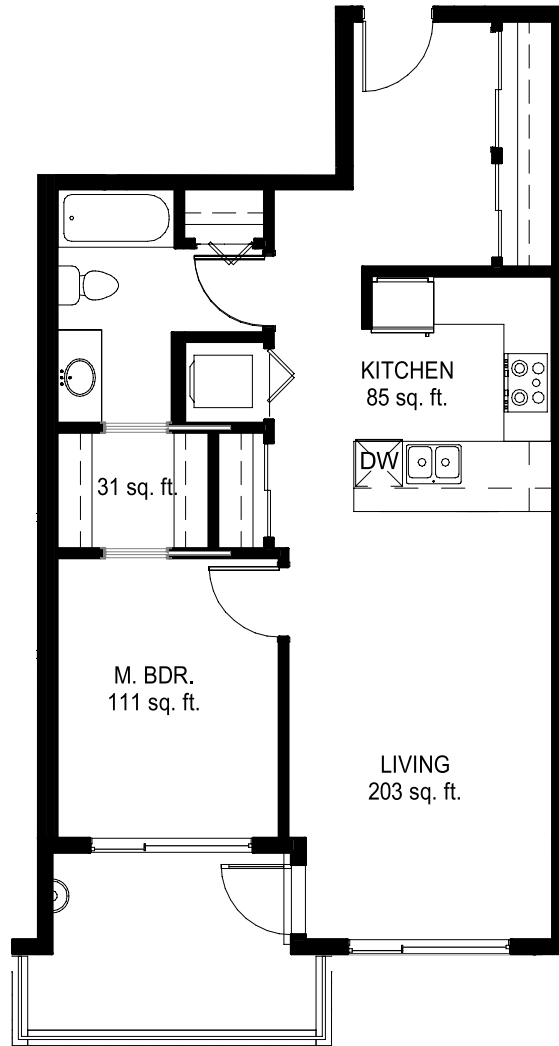

SUITE C

1 BED • 1 BATH • 739 - 746 SQFT

1ST FLOOR

2ND FLOOR

3RD FLOOR

4TH FLOOR